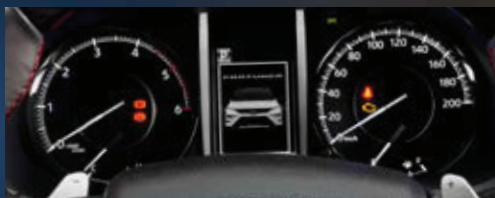

*Sharp & Sleek Grille
with Catamaran Style Front Bumper*

*Split Quad LED
with Waterfall LED Line Guide Signature*

*Rear Black Garnish
& Catamaran Style Rear Bumper*

Dual Tone Black Roof

18" Multi-layered Machine Cut Alloy Wheels

Front & Rear Sequential Turn Indicators

Legender Badge

Interior Contrast Stitching on Steering Wheel

Interior Contrast Stitching on Console Box

Interior Wood Trim Colour with Galaxy Black Ornamentation

Interior Illumination

Wireless Smartphone Charger

Dual Tone Upholstery with Contrast Stitch

Kick Sensor for Power Back Door

Rear USB

Black Dial with White Illumination Bars

Only available in

Platinum White Pearl
with Black Roof

For more information, visit www.toyotabharat.com You can Talk to Toyota at 1800-309-0001 (BSNL/MTNL Toll Free No.) or +91-80-45059000 (Direct No.)