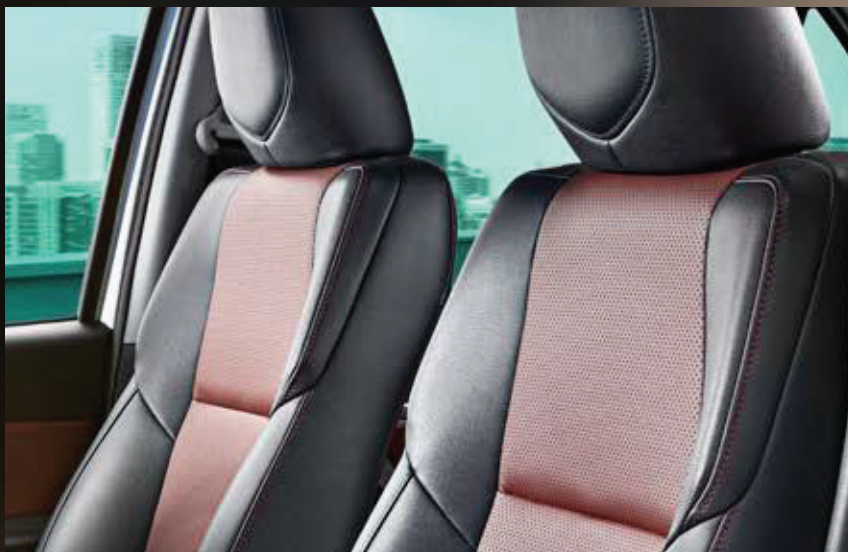

Dual Tone Upholstery with Contrast Stitch