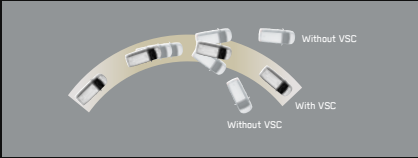

Vehicle Stability Control