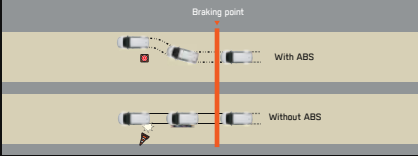

ABS + EBD + BA

- Active Traction Control (A-TRC)
- Auto Limited Slip Differential